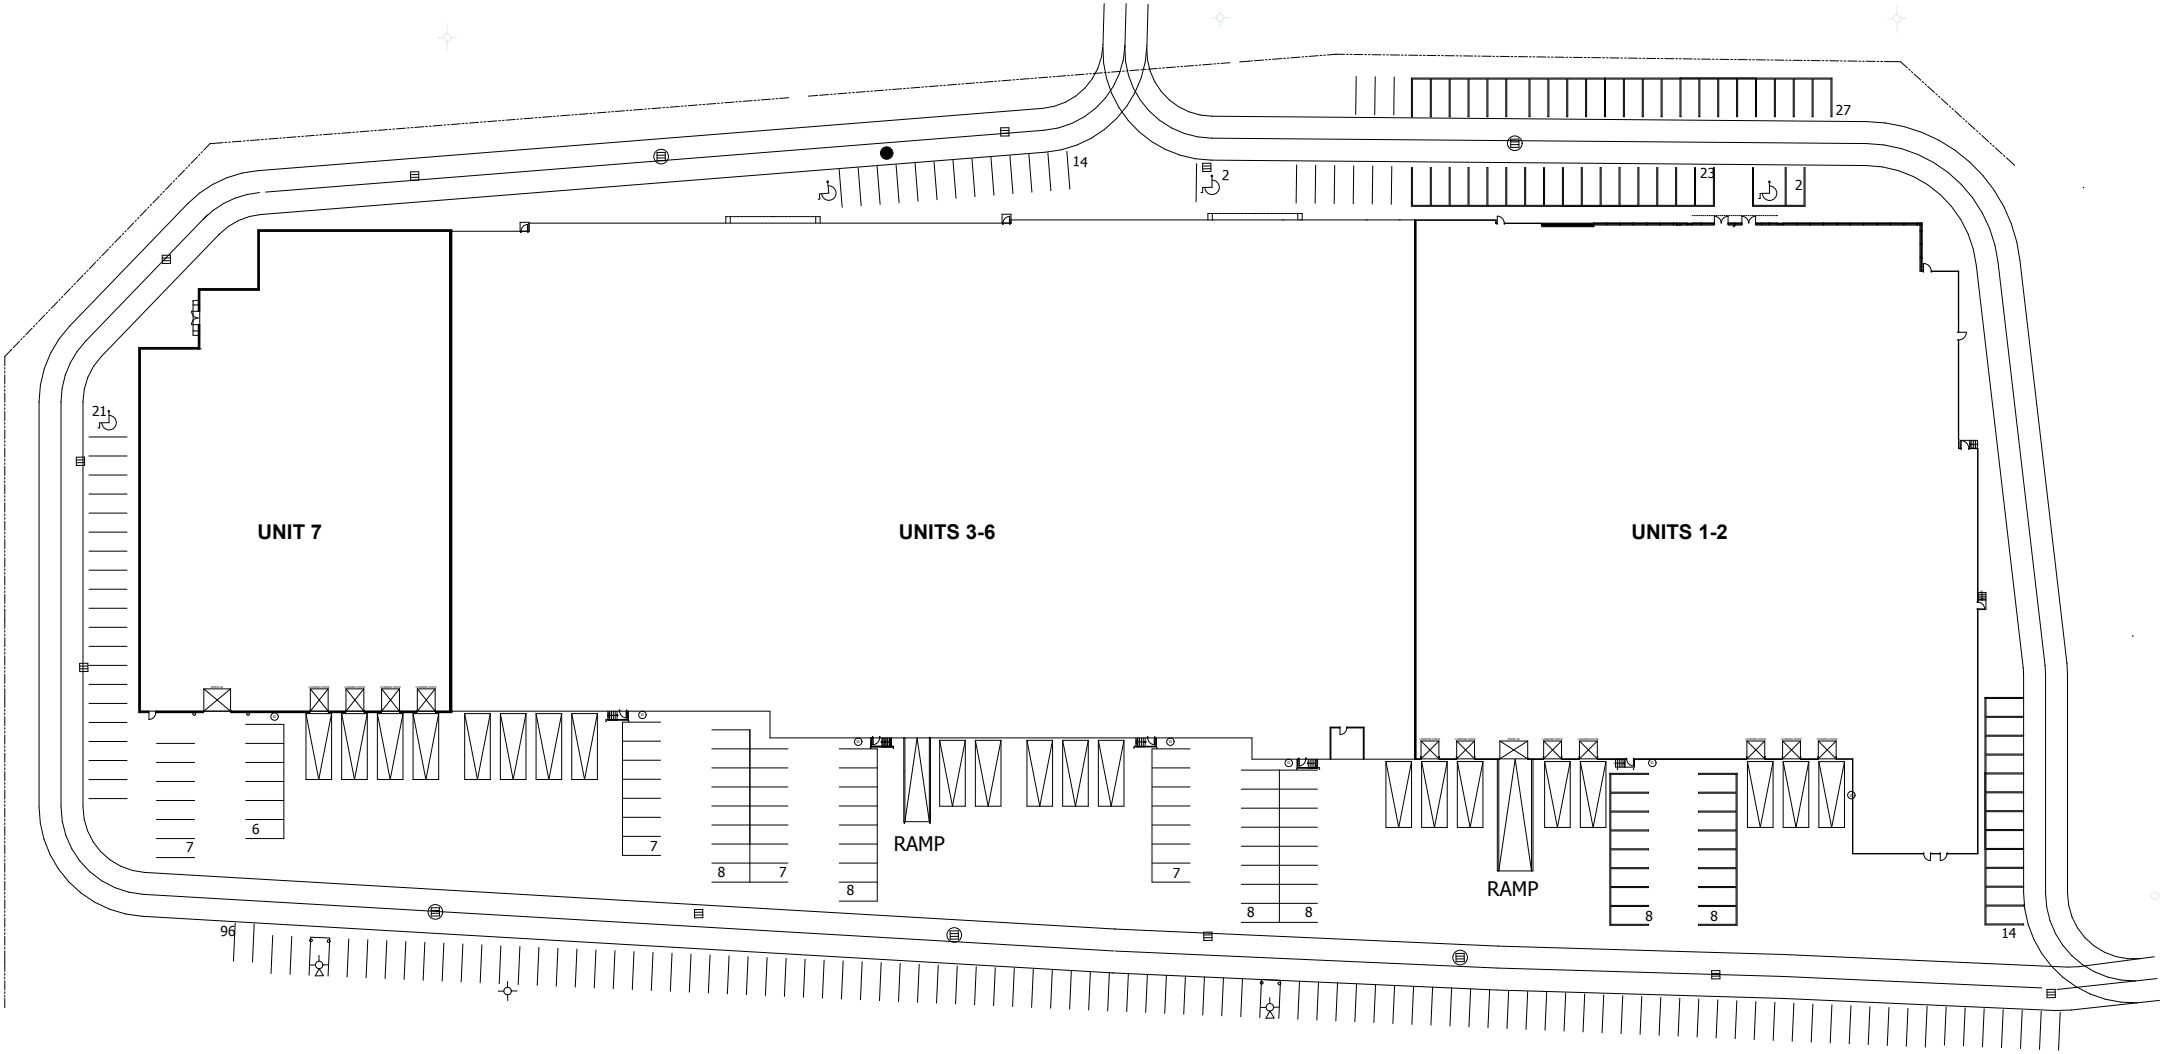

"Client"

Version:	Prepared: 28/09/2015
V2	Measured: NA

6685 Kennedy Road
Mississauga, Ontario

Site Plan

This work product has not been independently verified by Extreme Measures Inc. Extreme Measures Inc. is not liable for any errors, omissions or inaccuracies that may result from such information. No party may rely on this work product without the receipt of a reliance letter from Extreme Measures Inc.

E.&O.E. Internal dimensions are for space planning only

extreme measures inc.
 Tel: 416.323.2858
 Fax: 416.323.0855
 mail@xmeasures.com
 www.xmeasures.com