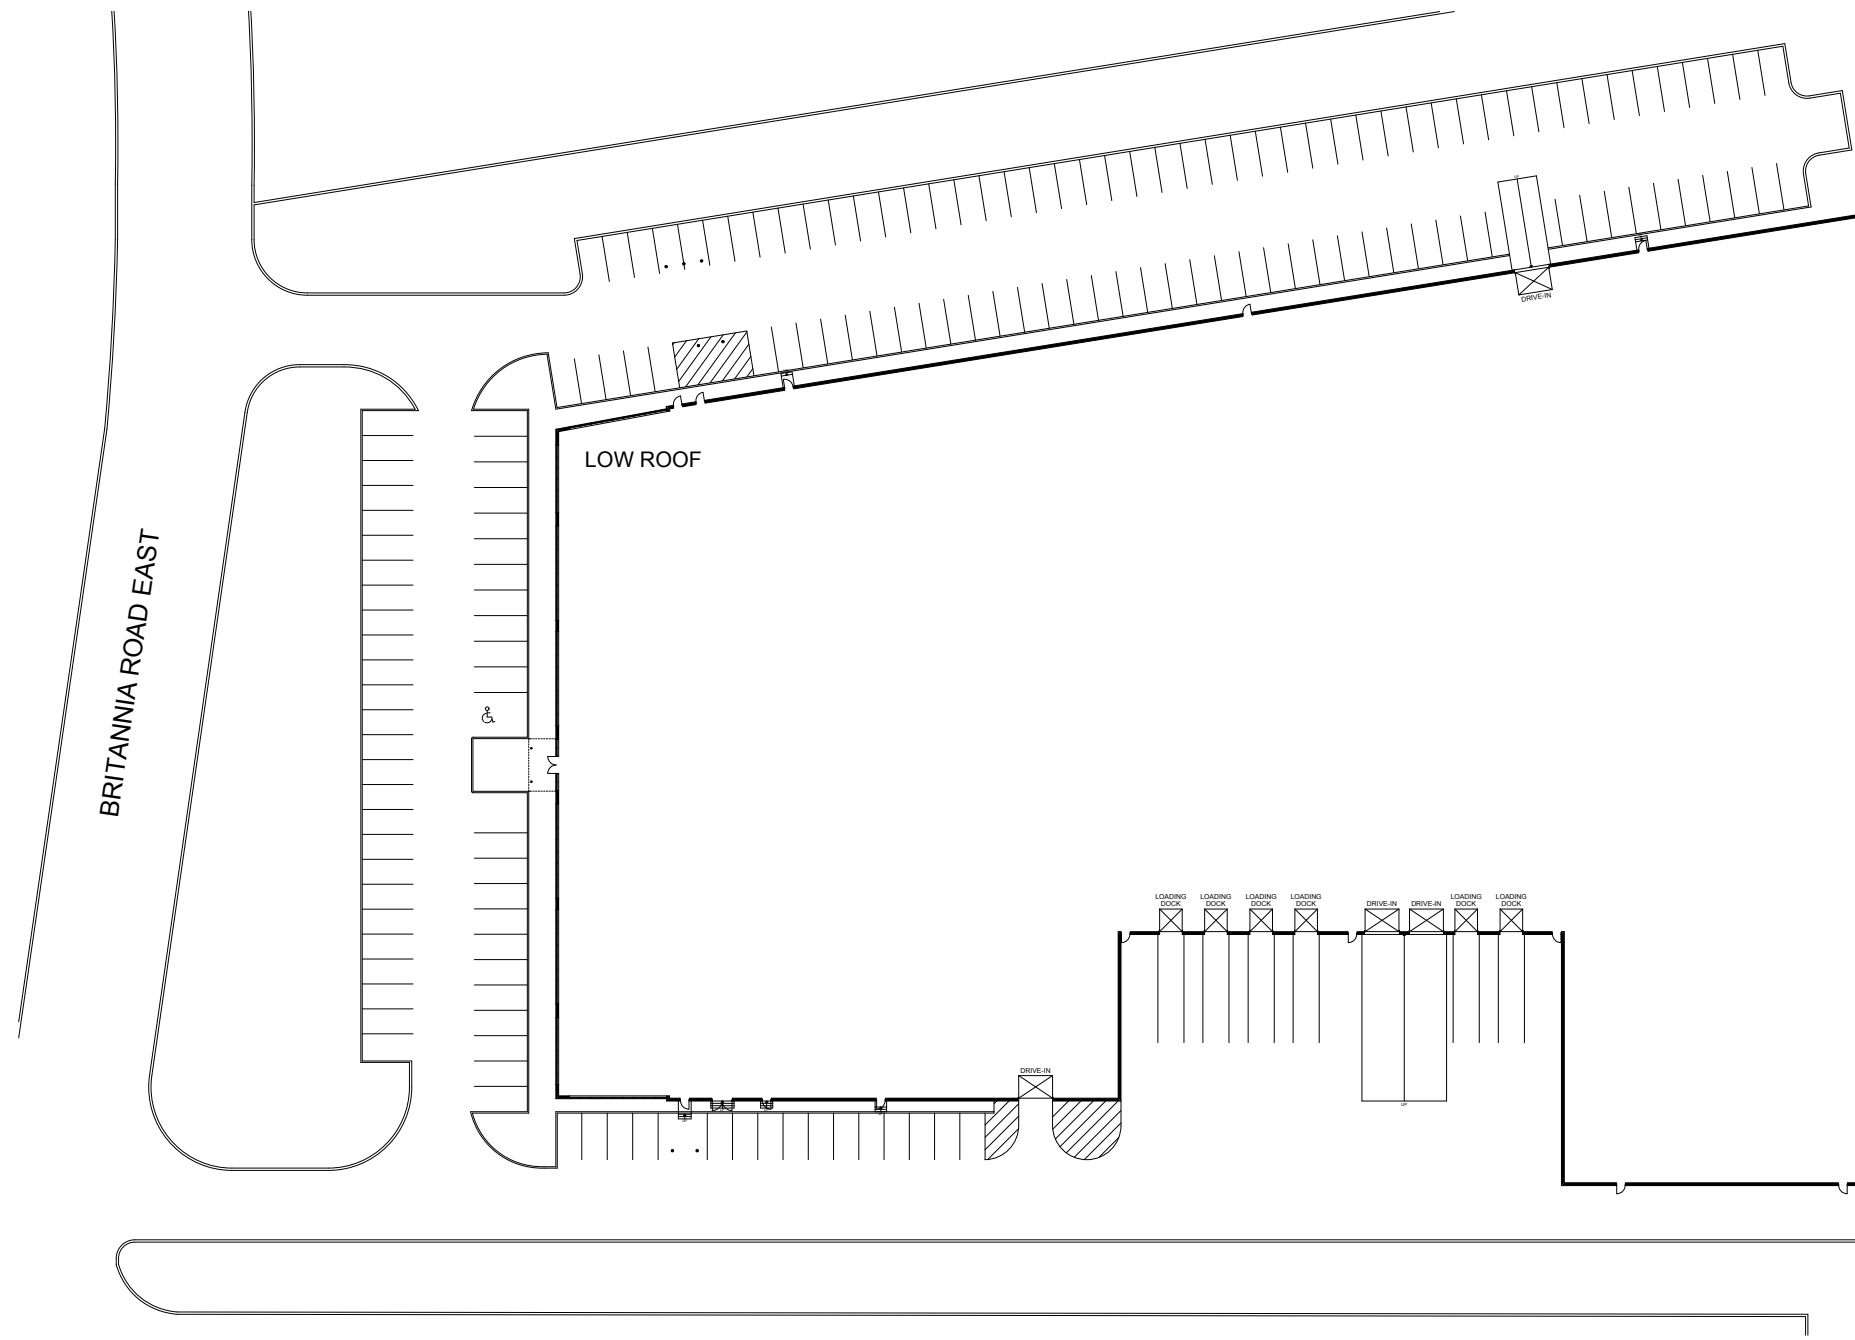

E.&O.E.